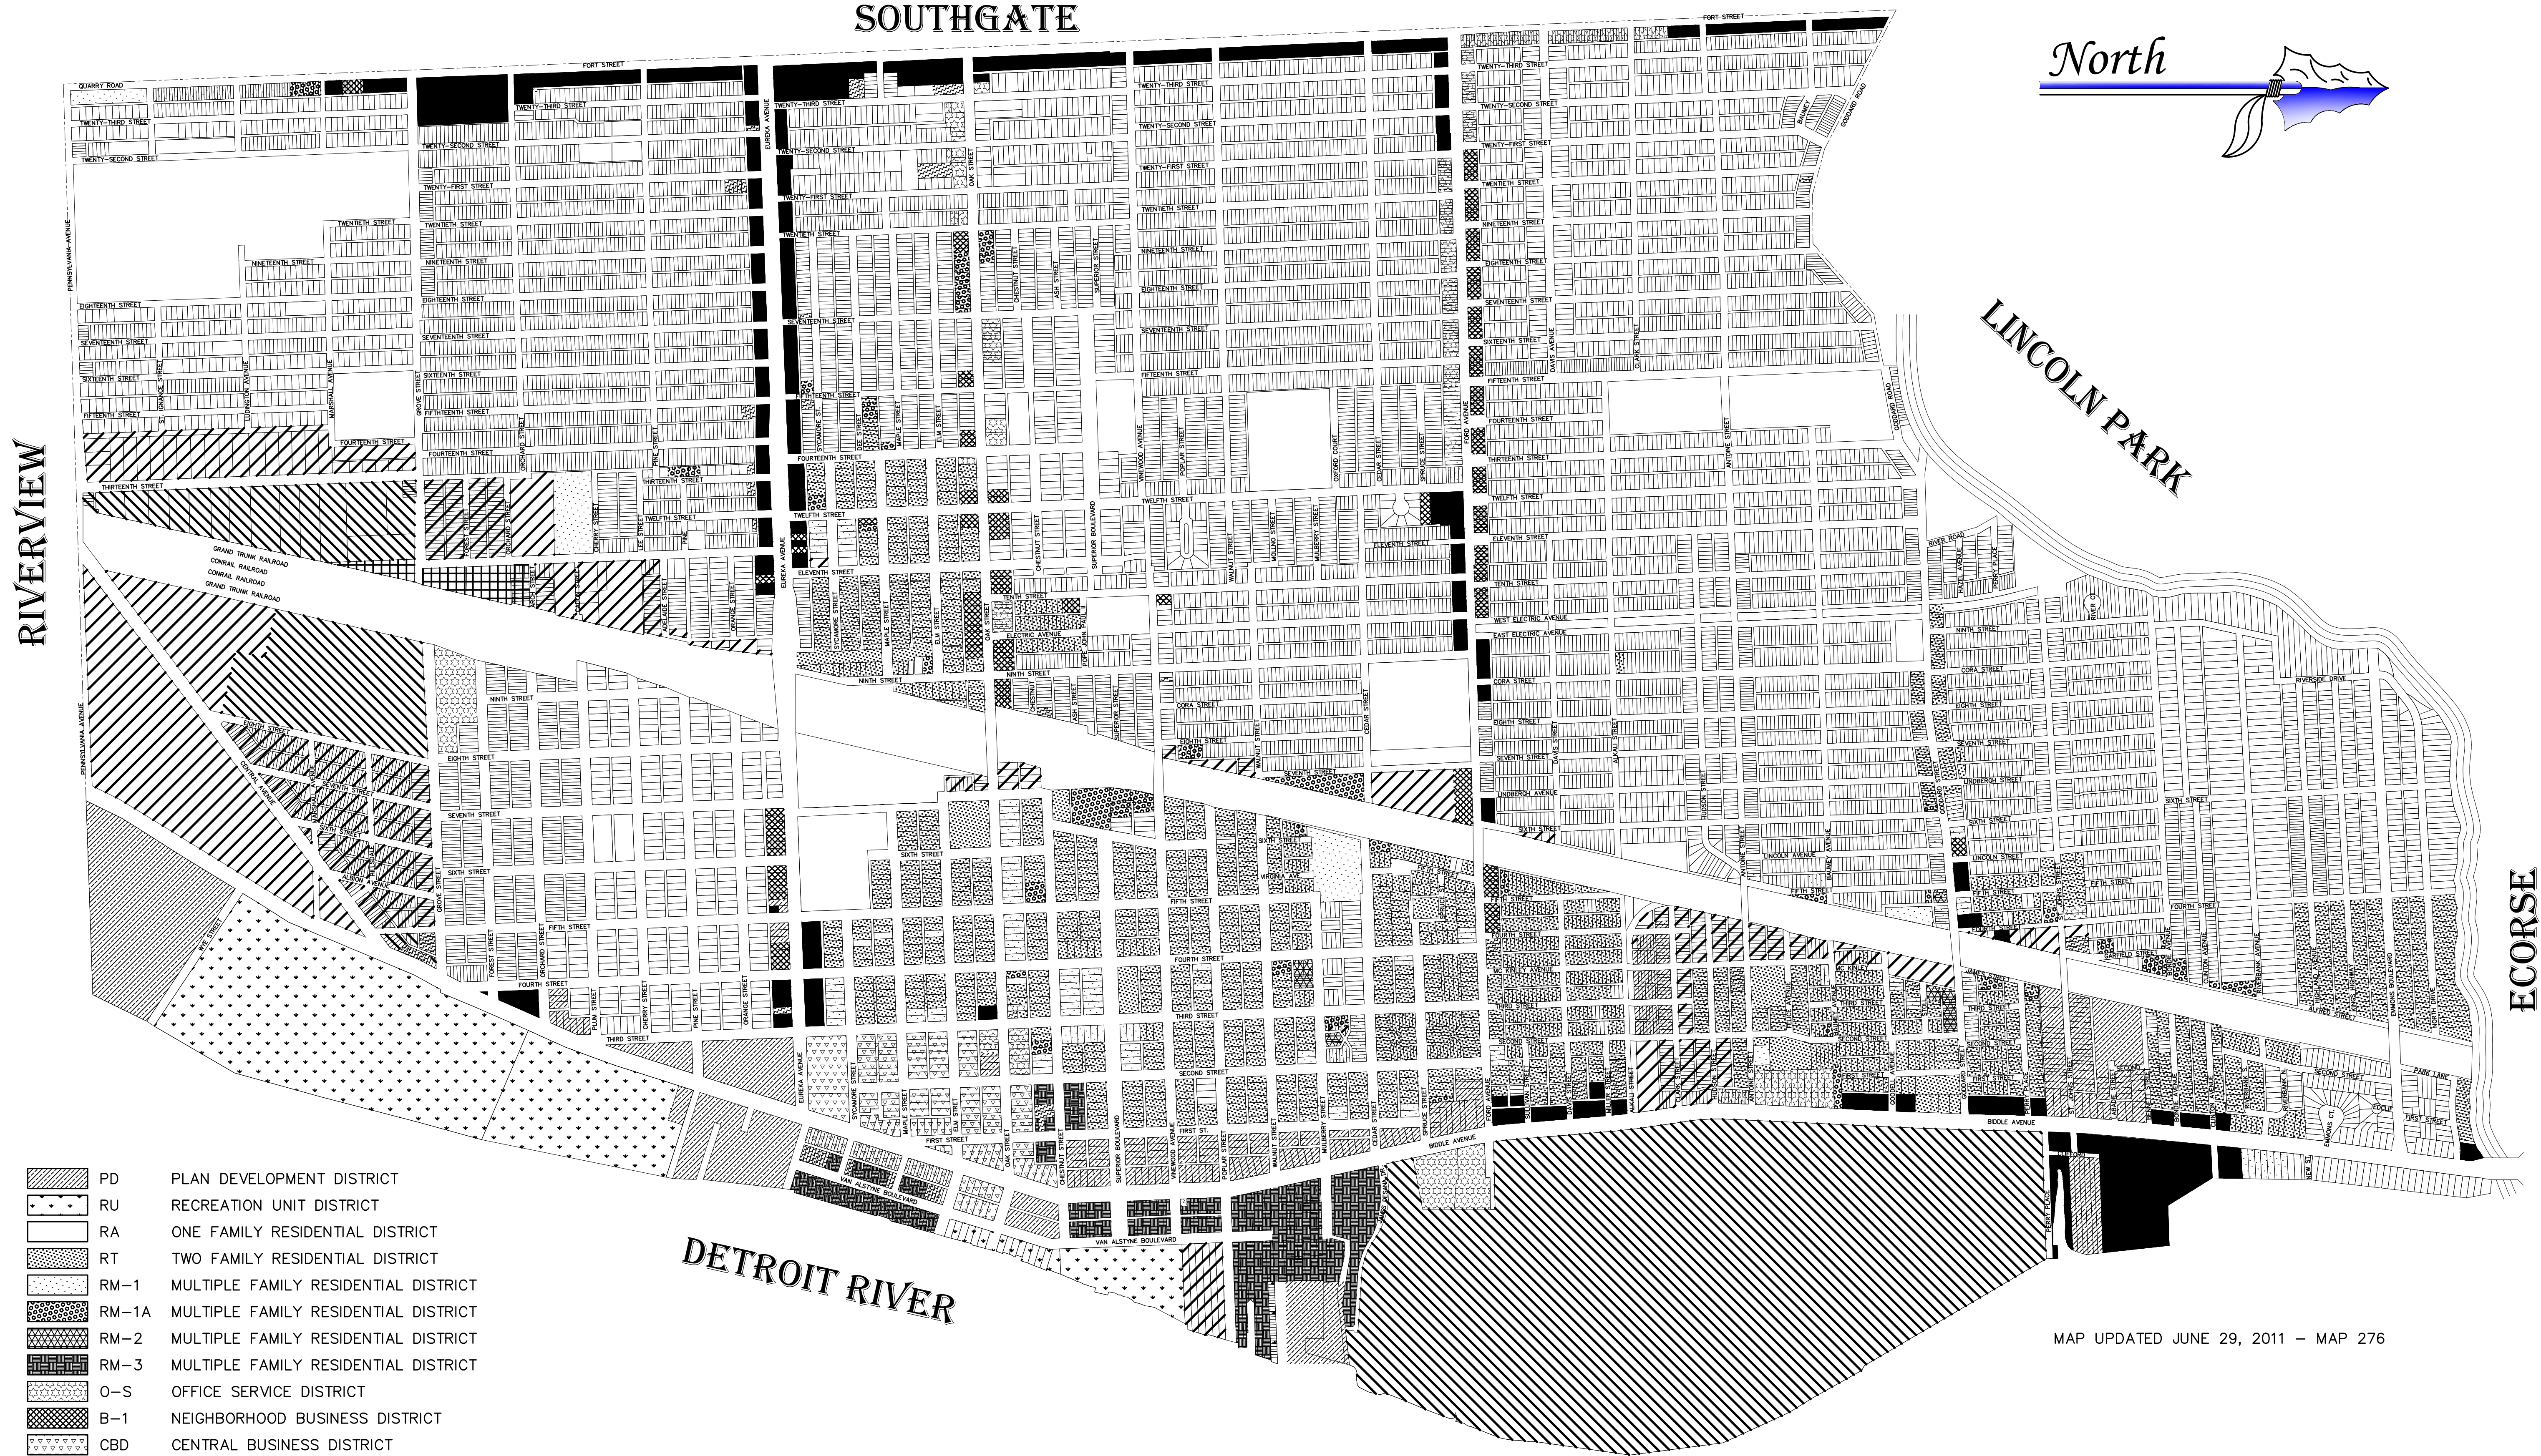

City of Wyandotte Zoning Map

SOUTHGATE

- | | | |
|--|-------|--------------------------------------|
| | PD | PLAN DEVELOPMENT DISTRICT |
| | RU | RECREATION UNIT DISTRICT |
| | RA | ONE FAMILY RESIDENTIAL DISTRICT |
| | RT | TWO FAMILY RESIDENTIAL DISTRICT |
| | RM-1 | MULTIPLE FAMILY RESIDENTIAL DISTRICT |
| | RM-1A | MULTIPLE FAMILY RESIDENTIAL DISTRICT |
| | RM-2 | MULTIPLE FAMILY RESIDENTIAL DISTRICT |
| | RM-3 | MULTIPLE FAMILY RESIDENTIAL DISTRICT |
| | O-S | OFFICE SERVICE DISTRICT |
| | B-1 | NEIGHBORHOOD BUSINESS DISTRICT |
| | CBD | CENTRAL BUSINESS DISTRICT |
| | B-2 | GENERAL BUSINESS DISTRICT |
| | I-1 | INDUSTRIAL DISTRICT |
| | I-2 | INDUSTRIAL DISTRICT |
| | I-3 | INDUSTRIAL DISTRICT |
| | P-1 | VEHICULAR PARKING DISTRICT |

MAP UPDATED JUNE 29, 2011 – MAP 276